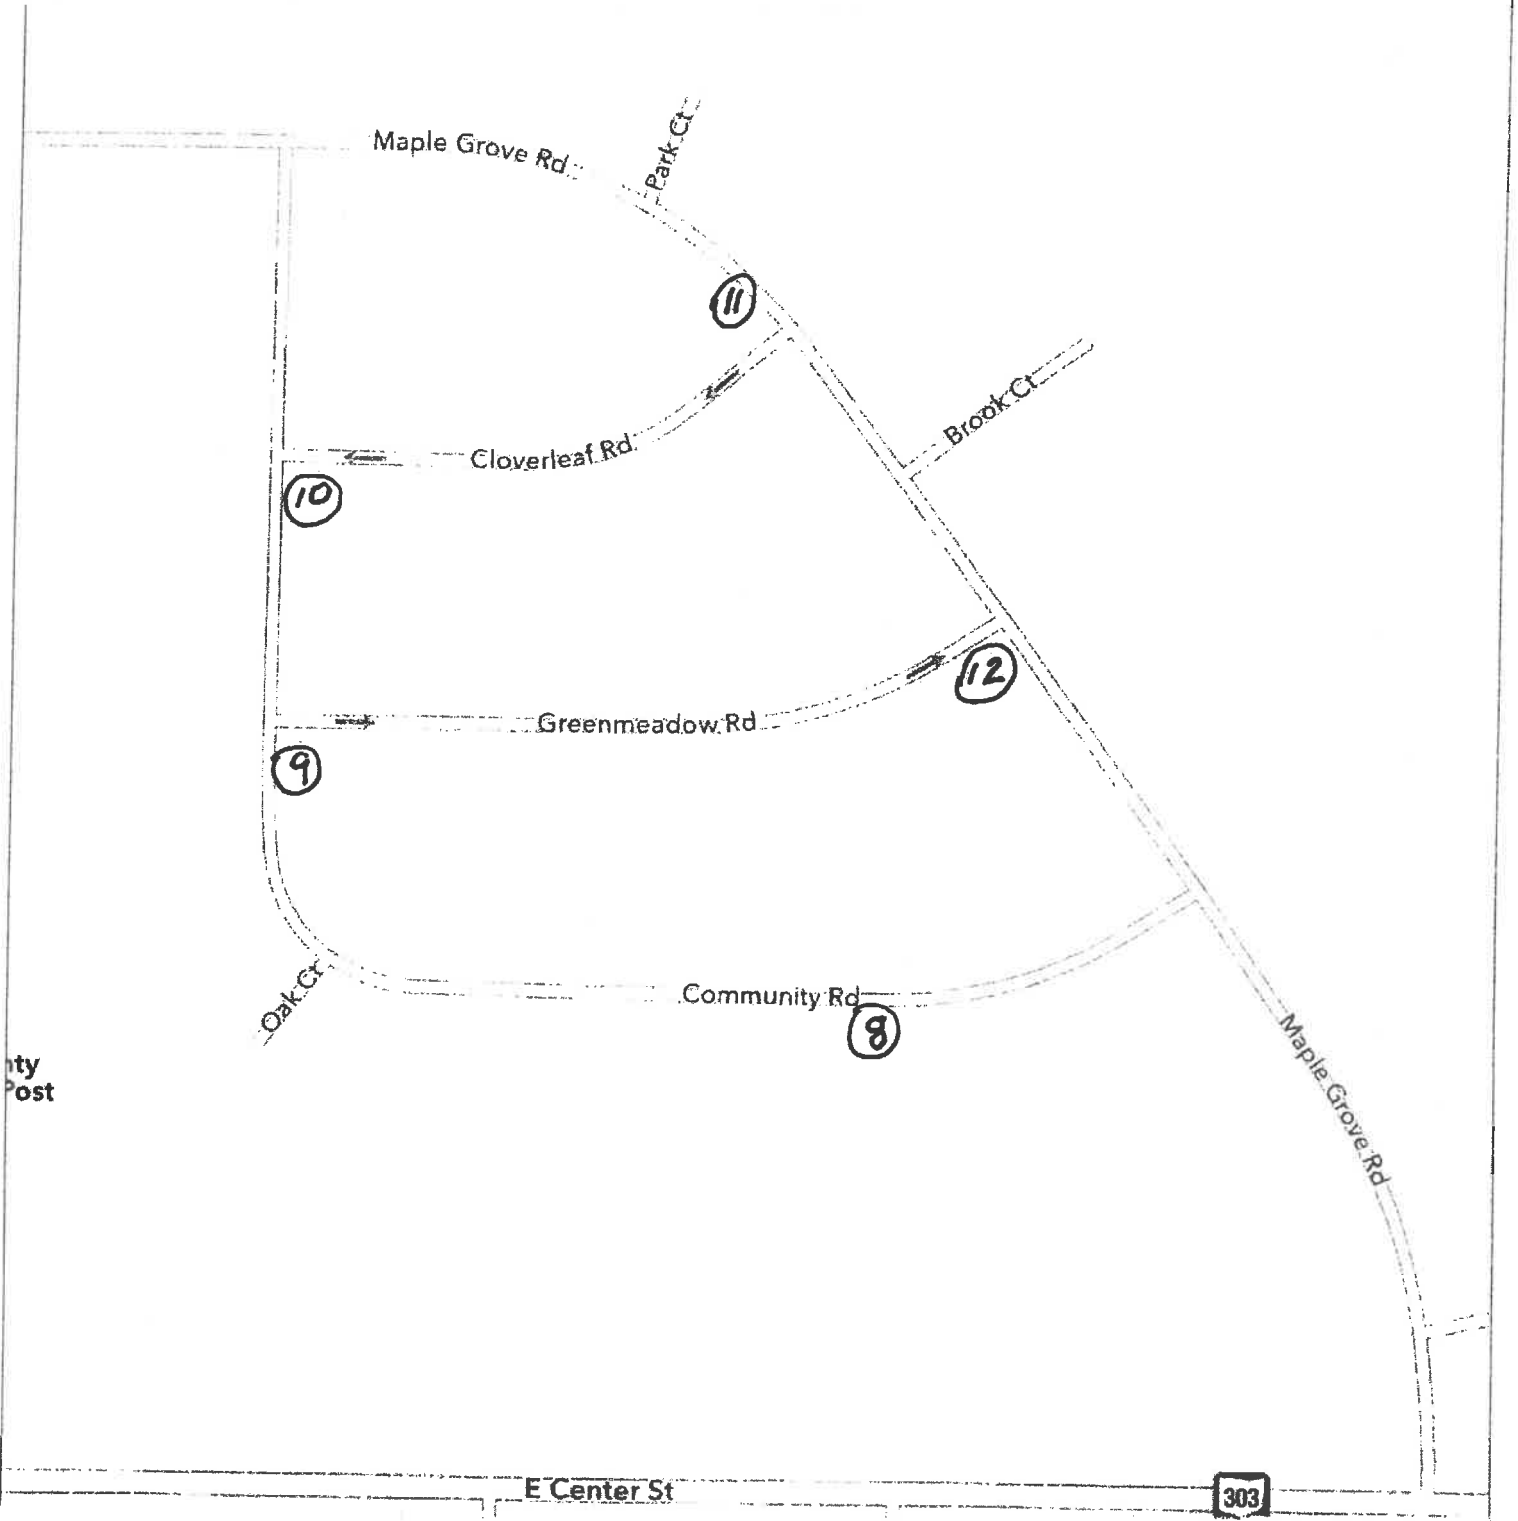

IR/SR High

AM Pickup @ stops # 2, 4, 7

PM drop off @ stops None

KT Elementary

AM Pickup @ stops #1, 2, 3, 4, 5, 6

PM drop off @ stops #1, 2, 3, 4, 5, 6

IR/SR High

AM Pickup @ stops #8, 10, 11

PM drop off @ stops None

KT Elementary

AM Pickup @ stops #8, 9, 10, 11, 12

PM drop off @ stops #8, 9, 10, 11, 12